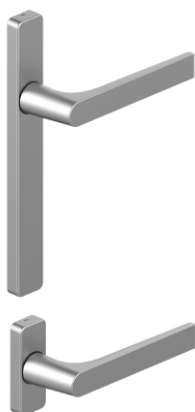

B. Roseless Handle

BB. Roseless Handle with Cylinder

C. Reduced Handle

Accessories

E. CYLINDER COVER

Separate cylinder cover available for all Touch door handles.

Features

		Without cilinder	With cilinder	Full protection	DIN left	DIN right	Inside	Outside	Anodised	Powdercoated	Stainless steel	BIOV	RC2	RC3	SKG2*	SKG3*
																
A	060.6455.XX	√			√	√	√		√	√						
A	060.6456.XX	√			√	√	√		√	√						
A	060.6459.PA	√			√	√	√			√						
AA	060.6461.PA		√		√	√	√			√						
C	060.6467.PA	√			√	√	√		√	√						
B	060.6450.PA	√			√	√	√			√						
B	060.6451.XX	√			√	√	√		√	√						
BB	060.6452.XX		√		√	√	√		√	√					√	√
BB	060.6453.XX		√		√		√		√	√						
BB	060.6454.XX		√			√	√		√	√						
AB	060.6462.PA		√		√	√	√			√						
E	061.6334.XX		√		√	√	√	√	√	√						

A. Standard Handle

AA. Standard Handle with Cylinder

B. Reduced Handle

BB. Reduced Handle with Cylinder

F. Security Handle

G. Reduced Security Handle

FF. Security Handle with Cylinder

GG. Reduced Handle with Cylinder