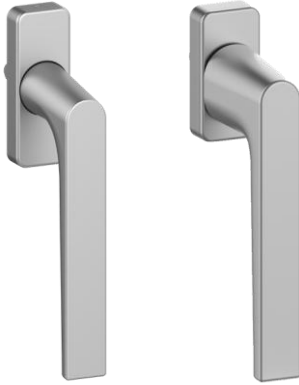

Safety

The Touch Security handles and cup handles are burglar proof. Door handles are fitted with a long shield in solid aluminium, making the cylinder almost impossible to access, and even harder to break.

Colours

AVAILABLE COLOURS

Anodized in 9 colours

Powder coated in one of our 400+ RAL-colours

A. Standard Handle

AA. Standard Handle with Cylinder

AB. Standard Handle with push button

Also available for ConceptFolding and outward opening windows

B. Roseless Handle

BB. Roseless Handle with Cylinder

C. Reduced Handle

Accessories

E. CYLINDER COVER

Separate cylinder cover available for all Touch door handles.

Features

		Without cilinder	With cilinder	Full protection	DIN left	DIN right	Inside	Outside	Anodised	Powdercoated	Stainless steel	BIOV	RC2	RC3	SKG2*	SKG3*
																
A	060.6455.XX	√			√	√	√		√	√						
A	060.6456.XX	√			√	√	√		√	√						
A	060.6459.PA	√			√	√	√			√						
AA	060.6461.PA		√		√	√	√			√						
C	060.6467.PA	√			√	√	√		√	√						
B	060.6450.PA	√			√	√	√			√						
B	060.6451.XX	√			√	√	√		√	√						
BB	060.6452.XX		√		√	√	√		√	√					√	√
BB	060.6453.XX		√		√		√		√	√						
BB	060.6454.XX		√			√	√		√	√						
AB	060.6462.PA		√		√	√	√			√						
E	061.6334.XX		√		√	√	√	√	√	√						