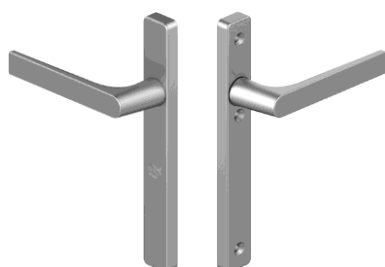

B. Roseless Handle

BB. Roseless Handle with Cylinder

C. Reduced Handle

Accessories

E. CYLINDER COVER

Separate cylinder cover available for all Touch door handles.

Features

		Without cilinder	With cilinder	Full protection	DIN left	DIN right	Inside	Outside	Anodised	Powdercoated	Stainless steel	BIOV	RC2	RC3	SKG2*	SKG3*
																
A	060.6455.XX	√			√	√	√		√	√						
A	060.6456.XX	√			√	√	√		√	√						
A	060.6459.PA	√			√	√	√			√						
AA	060.6461.PA		√		√	√	√			√						
C	060.6467.PA	√			√	√	√		√	√						
B	060.6450.PA	√			√	√	√			√						
B	060.6451.XX	√			√	√	√		√	√						
BB	060.6452.XX		√		√	√	√		√	√					√	√
BB	060.6453.XX		√		√		√		√	√						
BB	060.6454.XX		√			√	√		√	√						
AB	060.6462.PA		√		√	√	√			√						
E	061.6334.XX		√		√	√	√	√	√	√						

A. Standard Handle

AA. Standard Handle with Cylinder

B. Reduced Handle

BB. Reduced Handle with Cylinder

F. Security Handle

G. Reduced Security Handle

FF. Security Handle with Cylinder

GG. Reduced Handle with Cylinder