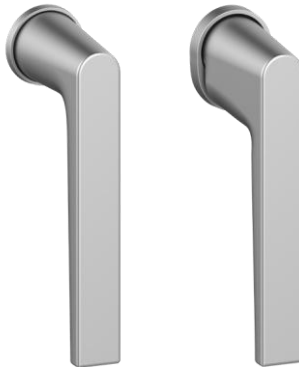

B. Roseless Handle

BB. Roseless Handle with Cylinder

C. Reduced Handle

Accessories

E. CYLINDER COVER

Separate cylinder cover available for all Touch door handles.

Features

		Without cilinder	With cilinder	Full protection	DIN left	DIN right	Inside	Outside	Anodised	Powdercoated	Stainless steel	BIOV	RC2	RC3	SKG2*	SKG3*
																
A	060.6455.XX	√			√	√	√		√	√						
A	060.6456.XX	√			√	√	√		√	√						
A	060.6459.PA	√			√	√	√			√						
AA	060.6461.PA		√		√	√	√			√						
C	060.6467.PA	√			√	√	√		√	√						
B	060.6450.PA	√			√	√	√			√						
B	060.6451.XX	√			√	√	√		√	√						
BB	060.6452.XX		√		√	√	√		√	√					√	√
BB	060.6453.XX		√		√		√		√	√						
BB	060.6454.XX		√			√	√		√	√						
AB	060.6462.PA		√		√	√	√			√						
E	061.6334.XX		√		√	√	√	√	√	√						