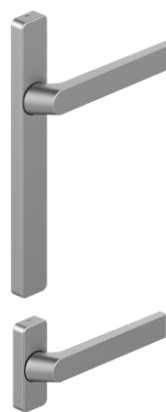

B. Roseless Handle

BB. Roseless Handle with Cylinder

C. Reduced Handle

Accessories

E. CYLINDER COVER

Separate cylinder cover available for all Touch door handles.

Features

		Without cilinder	With cilinder	Full protection	DIN left	DIN right	Inside	Outside	Anodised	Powdercoated	Stainless steel	BIOV	RC2	RC3	SKG2*	SKG3*
																
A	060.6455.XX	√			√	√	√		√	√						
A	060.6456.XX	√			√	√	√		√	√						
A	060.6459.PA	√			√	√	√			√						
AA	060.6461.PA		√		√	√	√			√						
C	060.6467.PA	√			√	√	√		√	√						
B	060.6450.PA	√			√	√	√			√						
B	060.6451.XX	√			√	√	√		√	√						
BB	060.6452.XX		√		√	√	√		√	√					√	√
BB	060.6453.XX		√		√		√		√	√						
BB	060.6454.XX		√			√	√		√	√						
AB	060.6462.PA		√		√	√	√			√						
E	061.6334.XX		√		√	√	√	√	√	√						

A. Standard Handle

AA. Standard Handle with Cylinder

B. Reduced Handle

BB. Reduced Handle with Cylinder

F. Security Handle

G. Reduced Security Handle

FF. Security Handle with Cylinder

GG. Reduced Handle with Cylinder